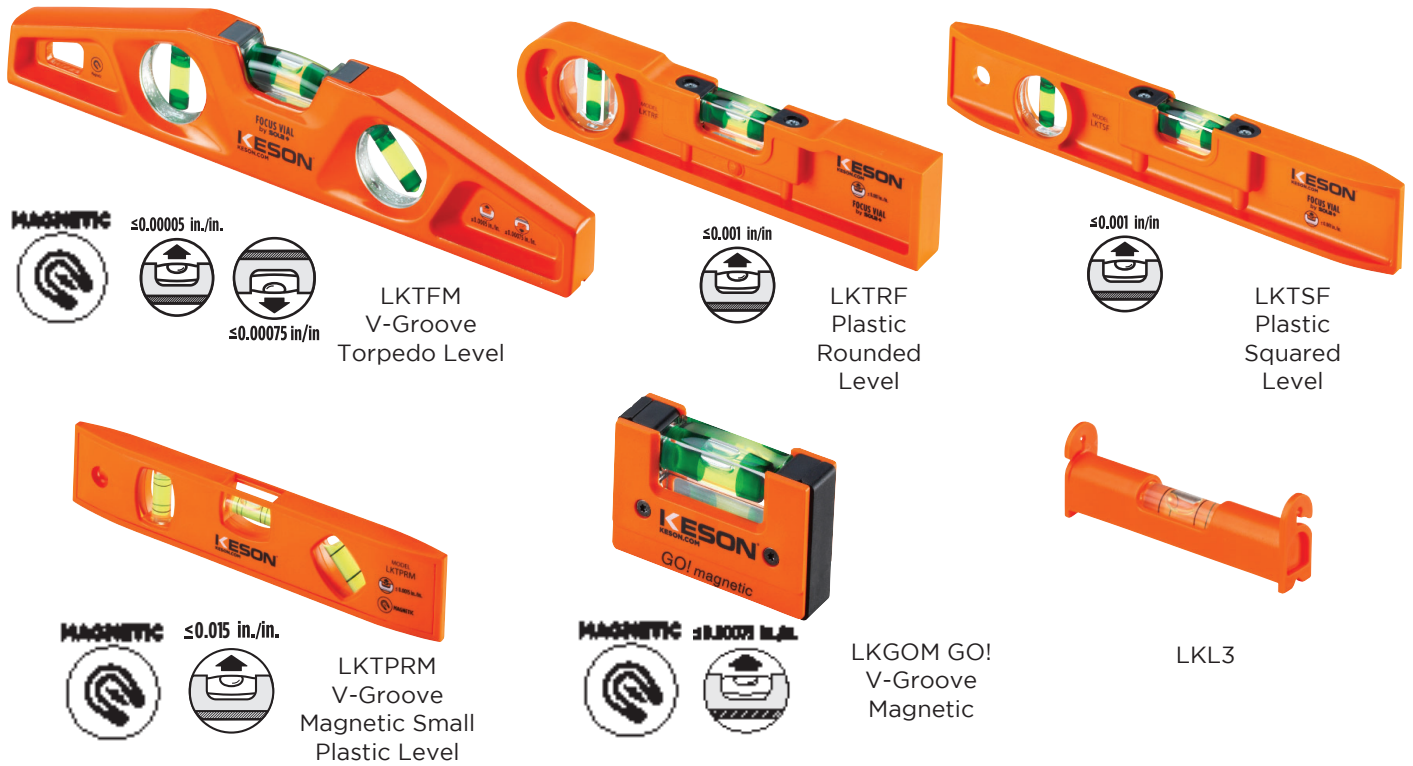

## SHORT LEVELS

6 SKUs

# SHORT LEVELS/TORPEDOES

Among the most popular levels we sell, short torpedo-style levels are great for quick checks and essential for some trades.

MODEL	UPC 052837	SPECIAL	VIAL	SPECIAL FEATURES
* LKTFM	029037	Die Cast	FOCUS-60	Extremely sturdy aluminum die-cast spirit level with a milled measuring surface and V-groove for scaffolding and steel pipes. FOCUS-60 vial for better, faster, and more accurate reading. .
* LKTSF	028948	Straight Edge	FOCUS-20	The classic torpedo with a FOCUS-20 vial.
* LKTRF	028931	Round Edge	FOCUS-20	A rounded edge on one side of this torpedo enables a builder to get flush against walls that have a bevel in the corner. We have yet to find it's equal.
* LKTPRM	029051	Straight Edge	Standard Ring	This is a no frills, magnetic torpedo.
LKGOM	029044	GO!	FOCUS-20	A magnetic, portable level with belt clip. Perfect for quick checks and spot-on accuracy.
LKL3	028955	Line Level	Standard Ring	Our 3-inch line level is perfect for keeping your wall, fence or grading level when attached to a taut string line.

\* Display package available