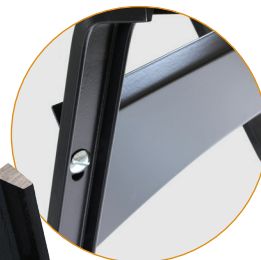

BRENTWOOD WHEELBARROW

PRODUCT FEATURES

Standard on all wheelbarrows

BENT FRONT BRACES

Heavy gauge, powder coated steel braces are designed for durability (exceeds 1,200 lbs of pressure).

HEAVY-DUTY PAN & HARDWARE

Our patented shovel-friendly pan is formed from UV-stabilized, heavy gauge high-density polyethylene (HDPE) and secured to the chassis with smooth, recessed bolts and premium flange nuts.

RIGID NOSE PIECE

Powder coated, heavy gauge steel to ensure a rigid, durable frame assembly.

NORTH AMERICAN HARDWOOD HANDLES

Varnished handles are engineered for heavy use and efficient lifting.

RUGGED WHEEL ASSEMBLY

Sturdy 3/4-inch steel axle, tires for any terrain and sealed precision bearings that resist moisture and dirt.

SEALED PRECISION BEARINGS

STRUCTURAL STEEL CHASSIS

ROBUST CHASSIS

Powder-coated, structural steel chassis is flared for lateral support and features an arched steel stabilizing plate that allows for additional foot clearance.